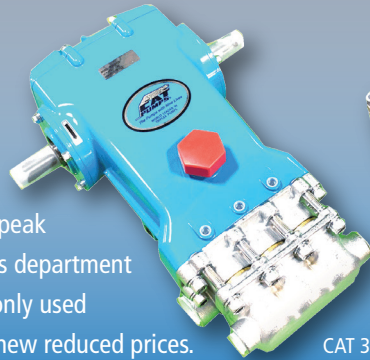

CAT 3535 PUMP

EMPEROR PUMP

STA-RITE PUMP

ics

Innovative Control Systems®

Welcome ICS

Joining Forces to Offer Total Vehicle Wash Solutions

The addition of Innovative Control Systems® (ICS) to the OPW family enables OPW Vehicle Wash Solutions to add to its world-class product portfolio by joining forces with one of the vehicle wash industry's true pioneers in the area of payment terminals, process controls, software management systems and equipment automation. ICS's suite of products are designed to provide all car wash operators with improved profitability and reduced operational costs.

ACCESS[®] Conversion Kits

Introducing ACCESS Powered by ICS conversion kits featuring:

- Larger 10.4" Touch Screen
- EMV & PCI Compliance
- Contactless Payment with Tap N Go & Mobile Pay
- Industry Leading WashConnect Management Software