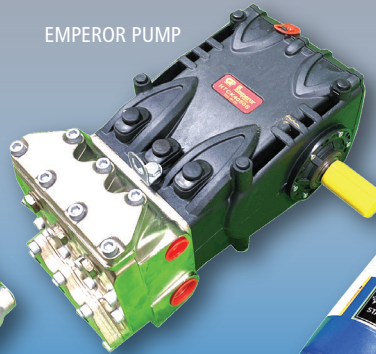

CAT 3535 PUMP

EMPEROR PUMP

STA-RITE PUMP

ics

Innovative Control Systems®

Welcome ICS

Joining Forces to Offer Total Vehicle Wash Solutions

The addition of Innovative Control Systems® (ICS) to the OPW family enables OPW Vehicle Wash Solutions to add to its world-class product portfolio by joining forces with one of the vehicle wash industry's true pioneers in the area of payment terminals, process controls, software management systems and equipment automation. ICS's suite of products are designed to provide all car wash operators with improved profitability and reduced operational costs.

ACCESS[®] Conversion Kits

Introducing ACCESS Powered by ICS conversion kits featuring:

- Larger 10.4" Touch Screen
- EMV & PCI Compliance
- Contactless Payment with Tap N Go & Mobile Pay
- Industry Leading WashConnect Management Software