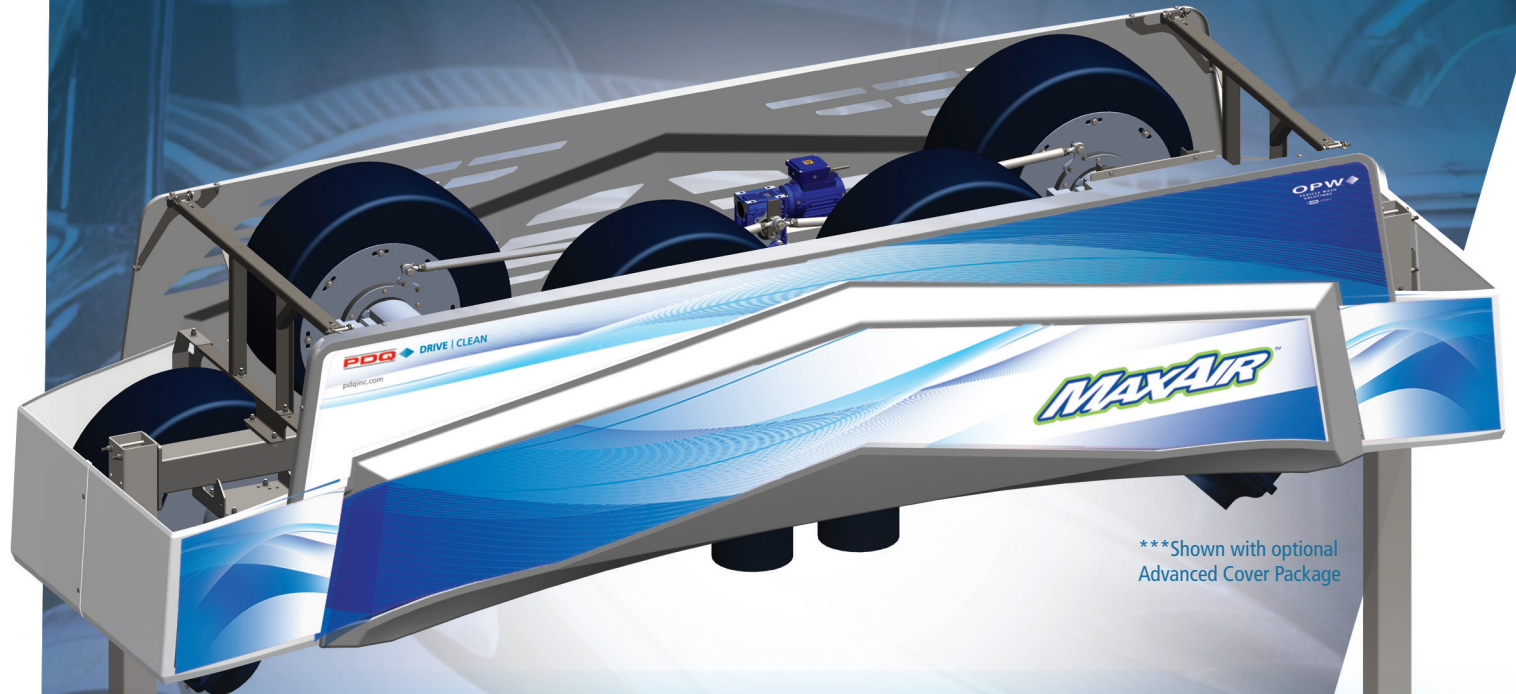

NEW AND IMPROVED MAXAIR FOR A DRIER SHINIER CAR!

***Shown with optional Advanced Cover Package

If your dryers aren't getting the job done, the new MaxAir will not only help bring customers back, it will help your ROI.

The latest enhancements to our MaxAir™ Dryers Help Increase Volume And Customer Loyalty

- The new SwingAir QUAD incorporates oscillating motion into **ALL FOUR** top producers to improve drying performance as it sweeps water off of the vehicle
- For additional drying enhancement, include the two optional outside stationary producers to focus on pushing water down and off the sides of the vehicle
- MaxAir's new Stainless Steel frame (free-standing and wall mounted options) provides natural corrosion resistance from the harsh car wash environment
- Add the new Advanced cover package to match your Laserwash 360 Plus or Tandem SurfLine to further promote your site branding